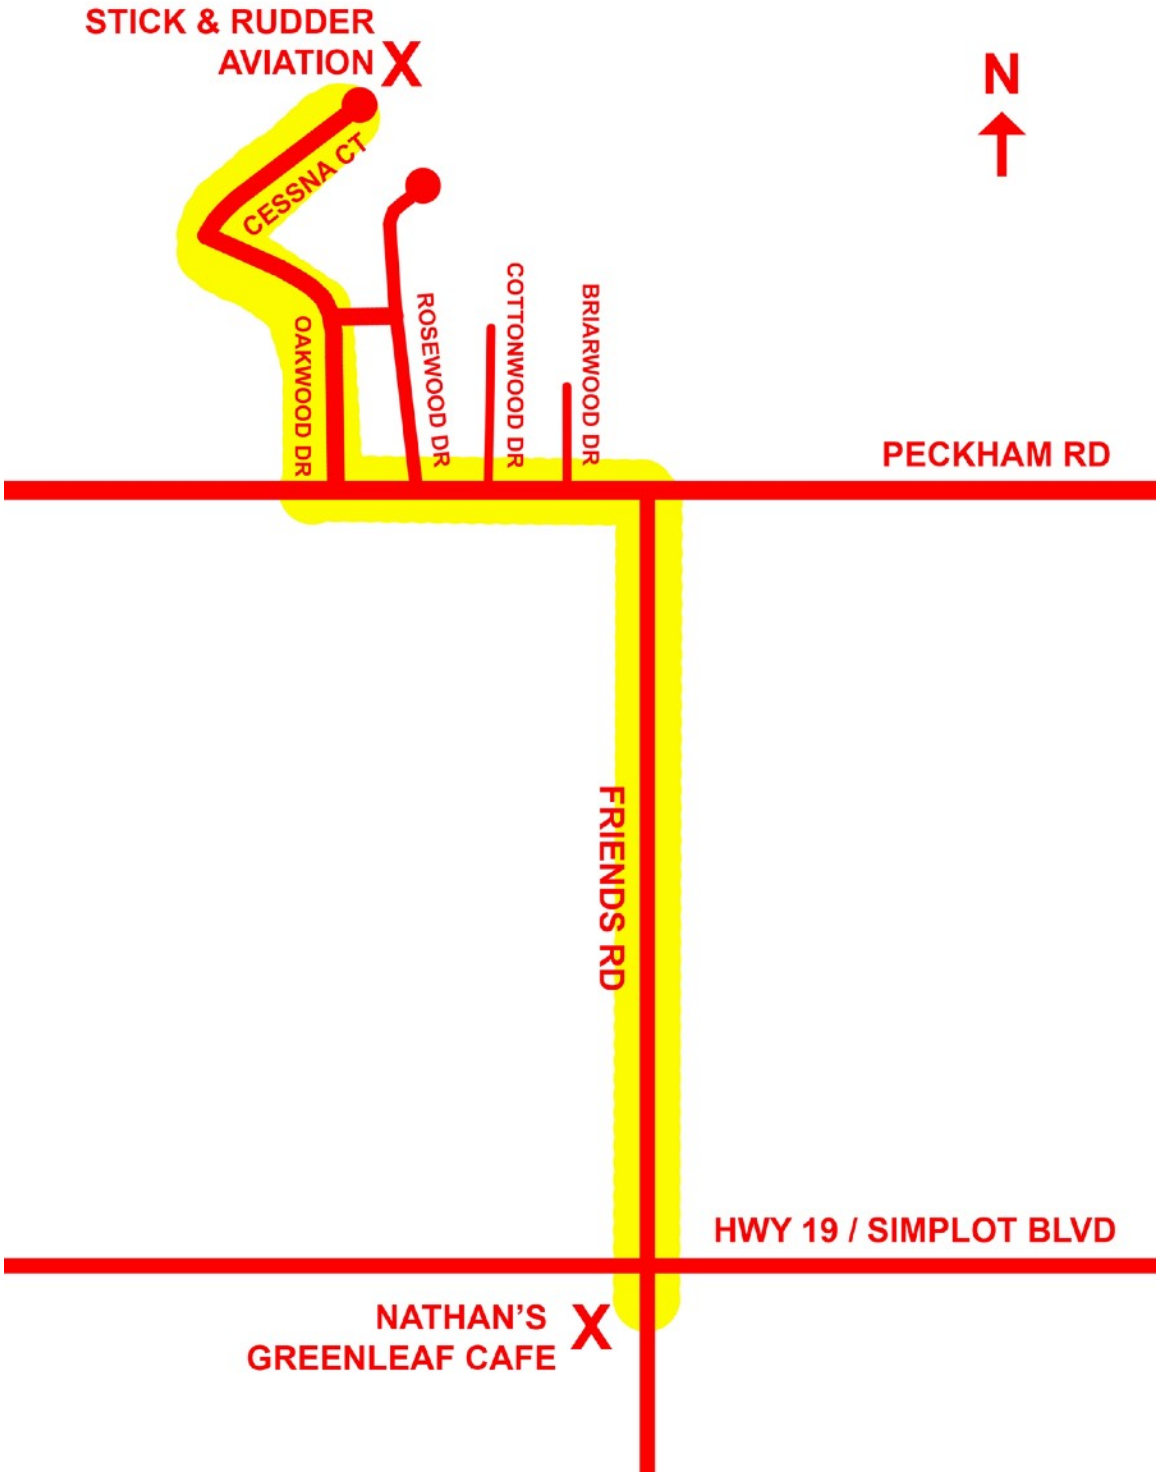

# **DIRECTIONS TO STICK & RUDDER AVIATION**

**(plus map on next page)**

**IMPORTANT:** OUR EXACT LOCATION HAS NOT YET BEEN MAPPED. GOOGLE AND GPS WILL LEAD YOU TO THE WRONG HANGAR. WE RECOMMEND THE FOLLOWING TO ENSURE THAT YOU HAVE NO TROUBLE FINDING US.

- Program your GPS/navigation to take you to Nathan's Greenleaf Café located at 21513 Main St. (Hwy 19) in Greenleaf, ID.
- Once you arrive at the café, you are now only two minutes from our location. If you are early, this is a great local diner for breakfast or a cup of coffee.
- From Nathan's Greenleaf Café, take Friends Rd North ½ mile to Peckham Rd.
- Turn left on Peckham Rd.
- Turn right on Oakwood Dr
- VEER LEFT to follow Oakwood to the end
- Turn right on Cessna Court.
- We are located in the brown hangar that displays "S & R"
- Please park in the cul-de-sac and walk down the cement driveway to the "S & R" Hangar. Follow the arrow and enter in the left side of the Hangar.

*\*\*\*PLEASE DO NOT DRIVE OFF PAVEMENT,  
ACROSS DIRT LOTS OR ON TAXIWAYS.\*\*\**

**STICK & RUDDER AVIATION X**

**CESSNA CT**

**OAKWOOD DR**

**ROSEWOOD DR**

**COTTONWOOD DR**

**BRIARWOOD DR**

**PECKHAM RD**

**FRIENDS RD**

**HWY 19 / SIMPLOT BLVD**

**NATHAN'S GREENLEAF CAFE X**