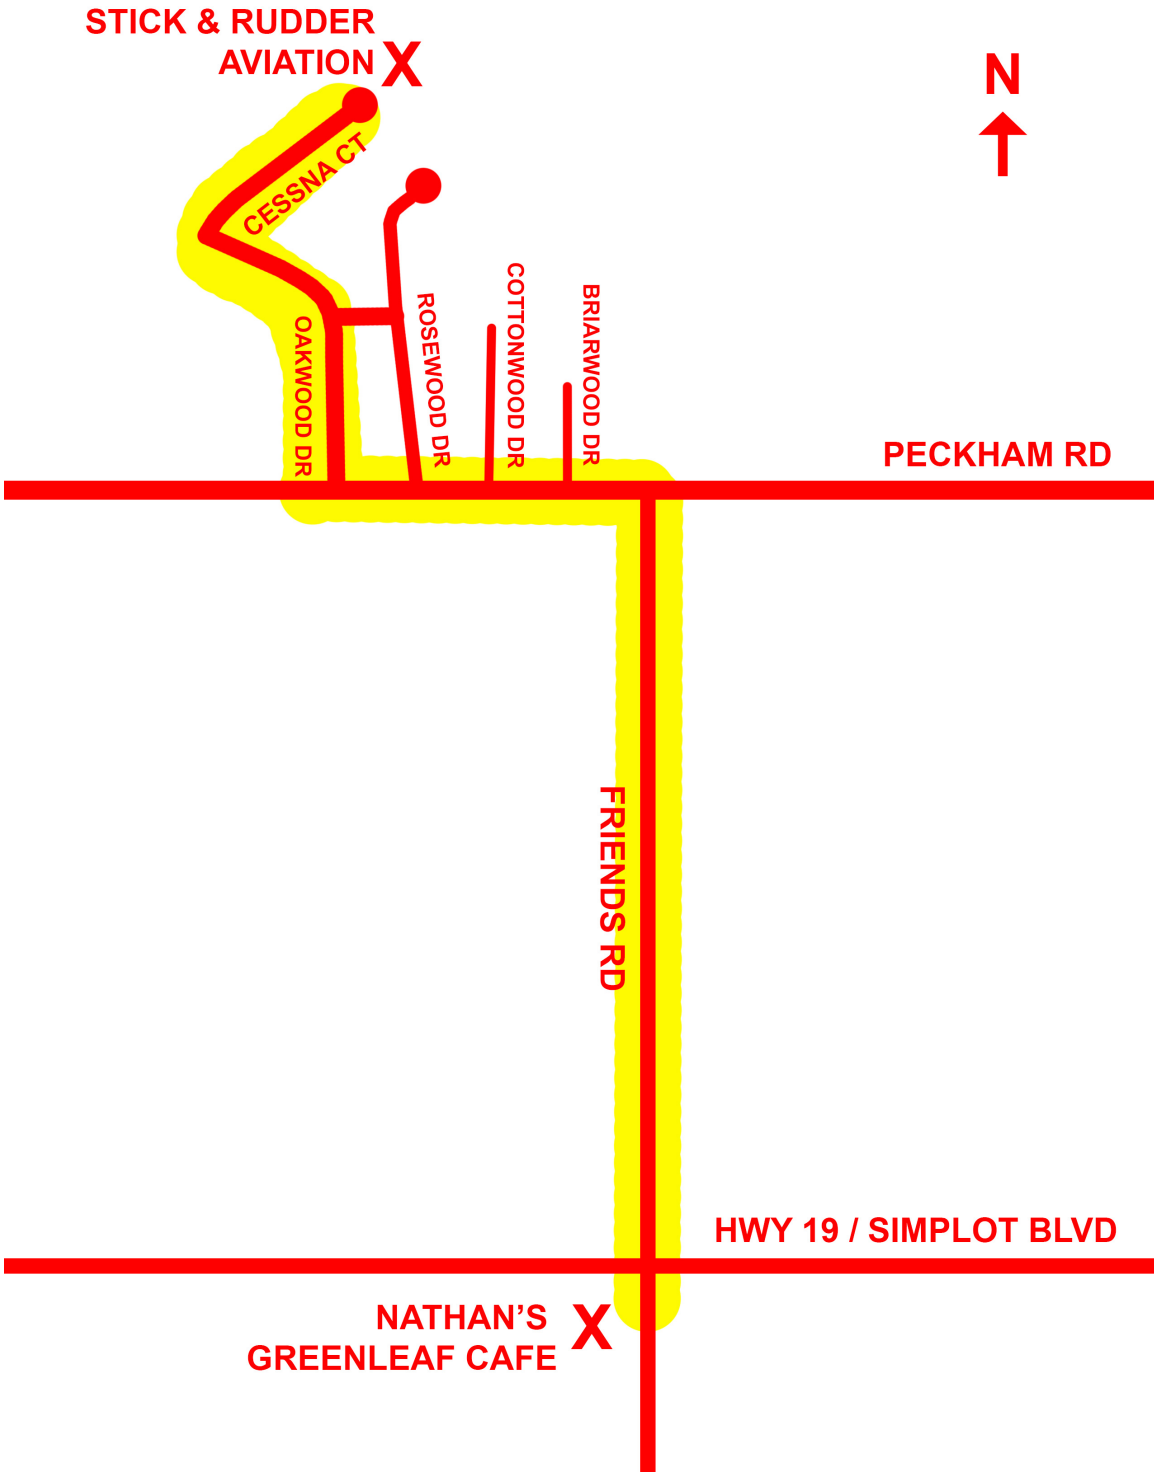

DIRECTIONS TO STICK & RUDDER AVIATION

(plus map on next page)

IMPORTANT: OUR EXACT LOCATION HAS NOT YET BEEN MAPPED. GOOGLE AND GPS WILL LEAD YOU TO THE WRONG HANGAR. WE RECOMMEND THE FOLLOWING TO ENSURE THAT YOU HAVE NO TROUBLE FINDING US.

- Program your GPS/navigation to take you to Nathan's Greenleaf Café located at 21513 Main St. (Hwy 19) in Greenleaf, ID.
- Once you arrive at the café, you are now only two minutes from our location. If you are early, this is a great local diner for breakfast or a cup of coffee.
- From Nathan's Greenleaf Café, take Friends Rd North ½ mile to Peckham Rd.
- Turn left on Peckham Rd.
- Turn right on Oakwood Dr
- VEER LEFT to follow Oakwood to the end
- Turn right on Cessna Court.
- We are located in the brown hangar that displays "S & R"
- Please park in the cul-de-sac and walk down the gravel driveway to the "S & R" Hangar. Follow the arrow and enter in the left side of the Hangar.

****PLEASE DO NOT DRIVE OFF PAVEMENT,
ACROSS DIRT LOTS OR ON TAXIWAYS.****

**STICK & RUDDER
AVIATION X**

CESSNA CT

OAKWOOD DR

ROSEWOOD DR

COTTONWOOD DR

BRIARWOOD DR

PECKHAM RD

FRIENDS RD

HWY 19 / SIMPLOT BLVD

**NATHAN'S
GREENLEAF CAFE X**